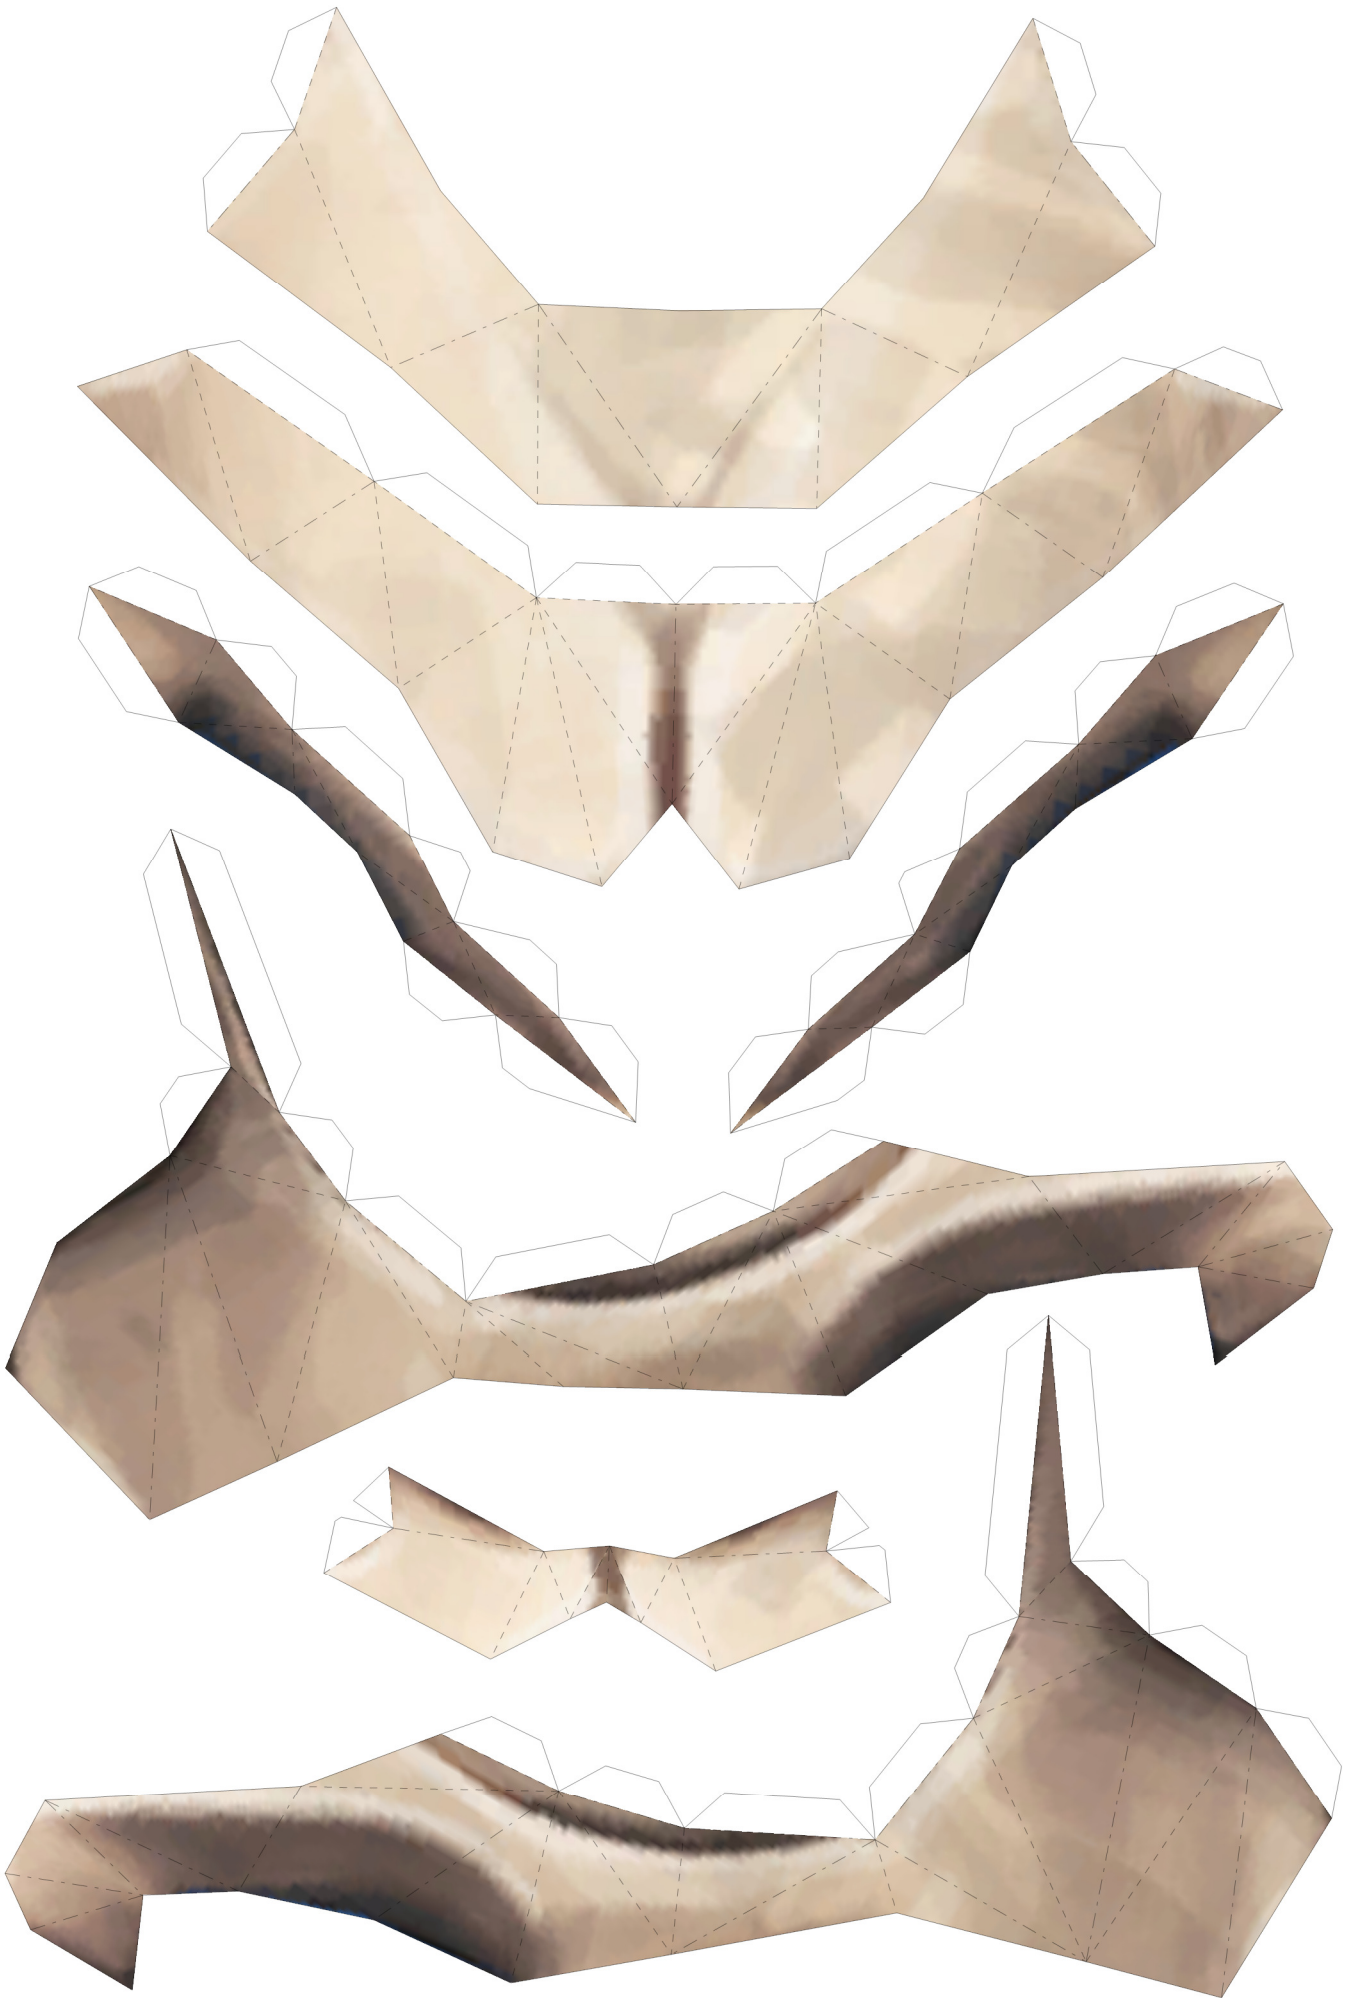

Sabi96 Papercraft Box

Ragnarok Skull Mask

by Sabi96

built by SuperRetroBro